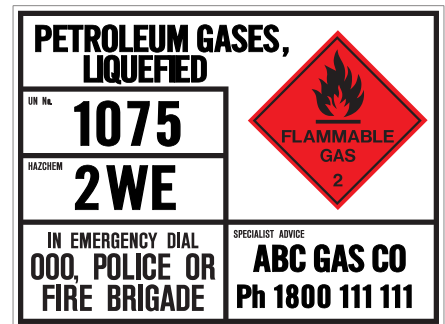

CLASS	1.1	1.2	1.3	1.4	2.1	2.2	2.2	2.3	3	4.1	4.2
PART No	HD1.1	HD1.2	HD1.3	HD1.4	HD2.1	HD2.2	HD2.2B	HD2.3	HD3	HD4.1	HD4.2
50mm SQ S/A				✓		✓					
100mm SQ S/A	✓			✓	✓	✓	✓	✓	✓	✓	✓
250 mm SQ S/A	✓			✓	✓	✓	✓		✓		
270mm SQ Poly	✓	✓	✓	✓	✓	✓	✓	✓	✓	✓	✓
270mm SQ Metal	✓				✓	✓	✓	✓	✓		

CLASS	4.3	5.1	5.2	6.1	6.1	6.2	7	7	8	9	MC
PART No	HD4.1	HD5.1	HD5.2	HD6.1	HD6.2	HD7	HD7.2	HD7.3	HD8	HD9	HD10
50mm SQ S/A											
100mm SQ S/A	✓	✓	✓	✓	✓	✓	✓		✓	✓	
250 mm SQ S/A		✓	✓	✓	✓				✓	✓	
270mm SQ Poly		✓	✓	✓	✓	✓	✓		✓	✓	✓
270mm SQ Metal		✓	✓	✓	✓				✓	✓